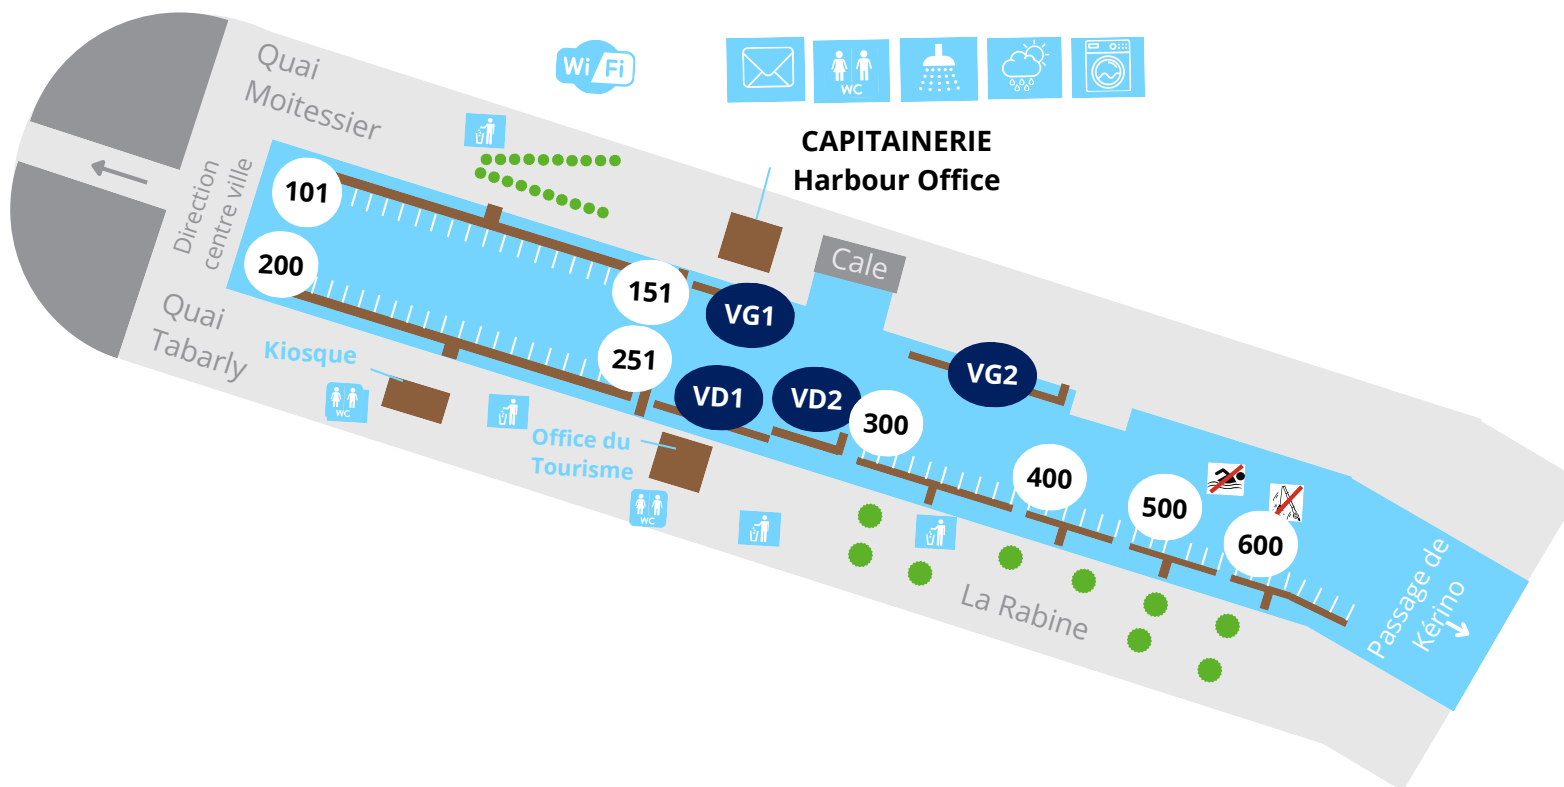

## THE BONUSES !

See the wind in real time on the Morbihan coast

Register for a year-round place in the Morbihan

Find a crew member or a captain to sail

Pass through the Arzal lock safely