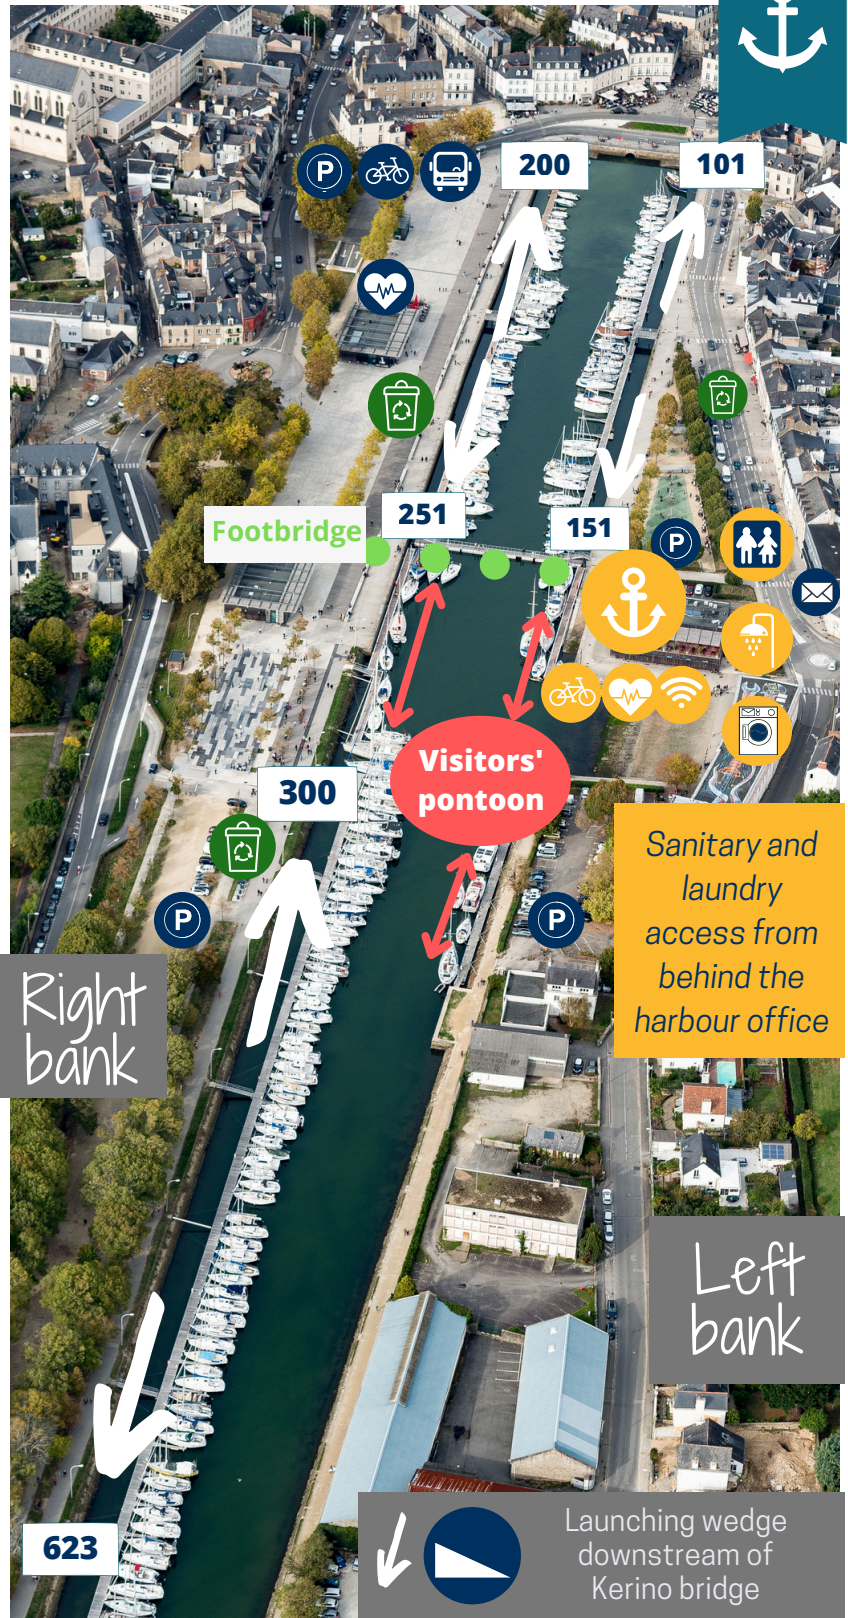

Disponible sur App Store

Download the PLAISANCE MORBIHAN app and enter your card code.

By VHF  
**CHANNEL 9**

WHEN THE WET  
 DOCK IS OPEN,  
 DEPENDING ON  
 THE TIDE

Find the opening hours :

www.port-de-vannes.com  
 Rubrics : lock's timetable

SECURED ACCESS TO THE PONTOONS AND  
 THE SANITARY WITH YOUR PLAISANCE  
 MORBIHAN PREMIUM OR PASSEPORT  
 ESCALES APPLICATION OR CARD

+33 2 97 01 55 20

www.port-de-vannes.com

Quai Bernard Moitessier  
 56000 Vannes

Sanitary and  
 laundry  
 access from  
 behind the  
 harbour office

Left  
 bank

Launching wedge  
 downstream of  
 Kerino bridge

Harbour office

Showers

Toilets

Laundry

Free WI-FI

Playground

Carousel

Little train

La Rabine Stadium

Exhibition

Two minutes walk, in the city center :

Withdrawal

Post office